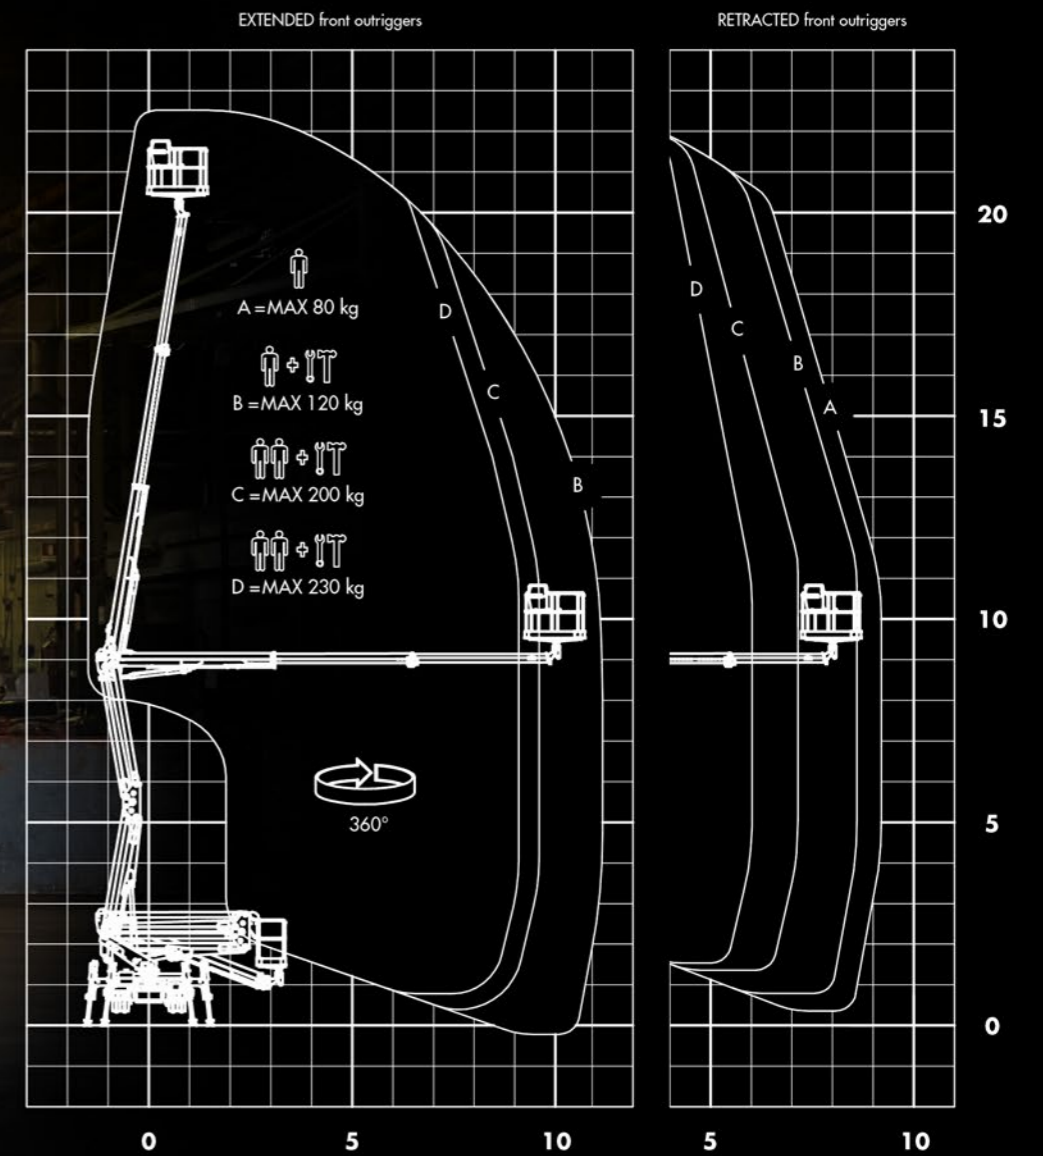

## Overall dimensions (millimeters)

## Working diagram (meters)

## Specifications

230 kg

11,30 m

22,50 m

20,50 m

1400 x 710 x 1100 mm

+ / - 90°

HE + H

Electro - hydraulic

Aluminium

550°