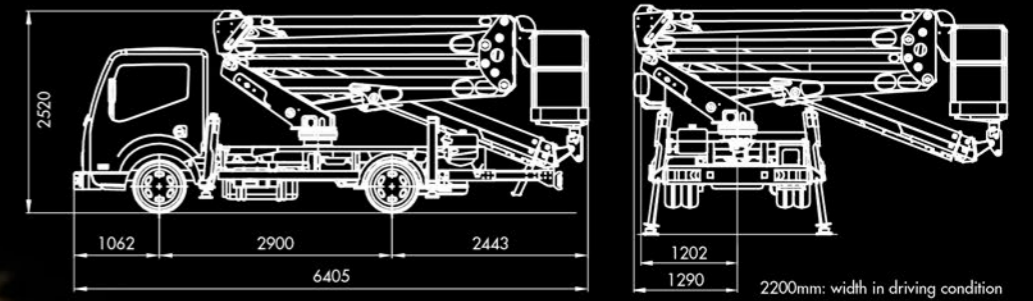

# PNT 230

Truck-mounted aerial lift work platform  
Piattaforma per lavoro aereo autocarrata

## Overall dimensions (millimeters)

## Specifications

230 kg

11,30 m

22,50 m

20,50 m

1400 x 710 x 1100 mm

+ / - 90°

HE + H

Electro - hydraulic

Aluminium

550°